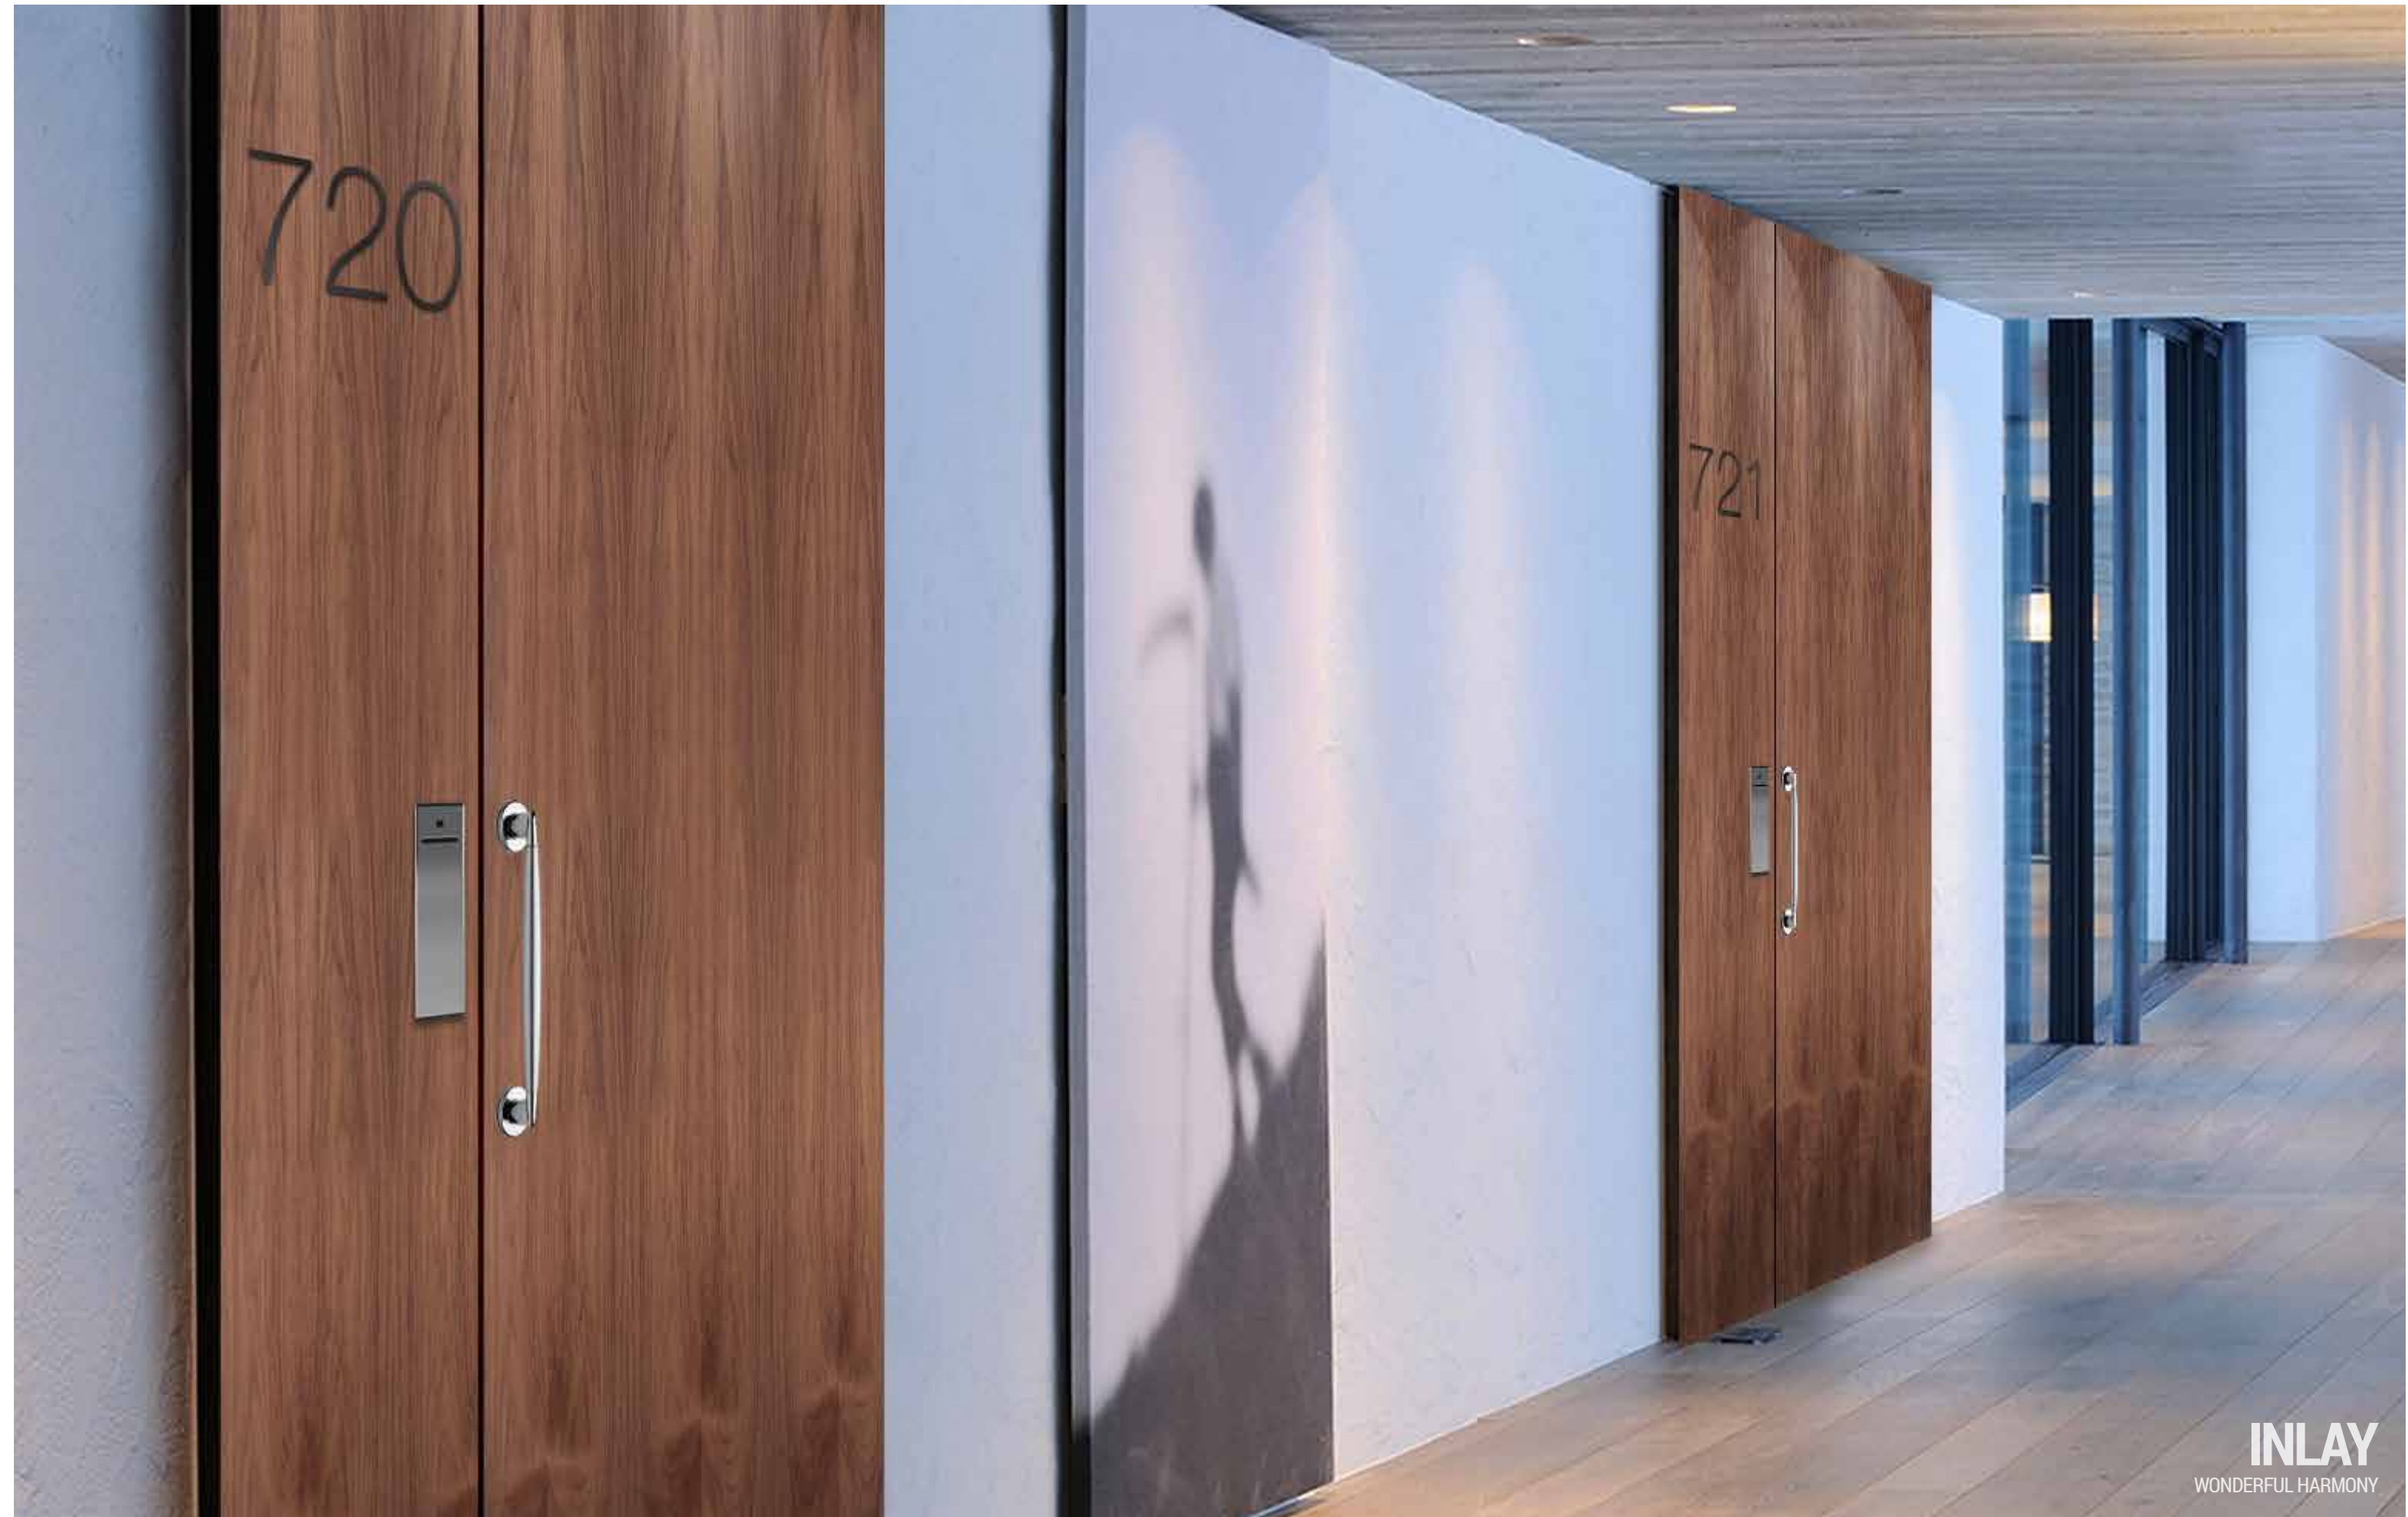

121

Finitura Nocebiondo - Naturale Zerogloss
Finishing Blonde Walnut - Natural Zerogloss