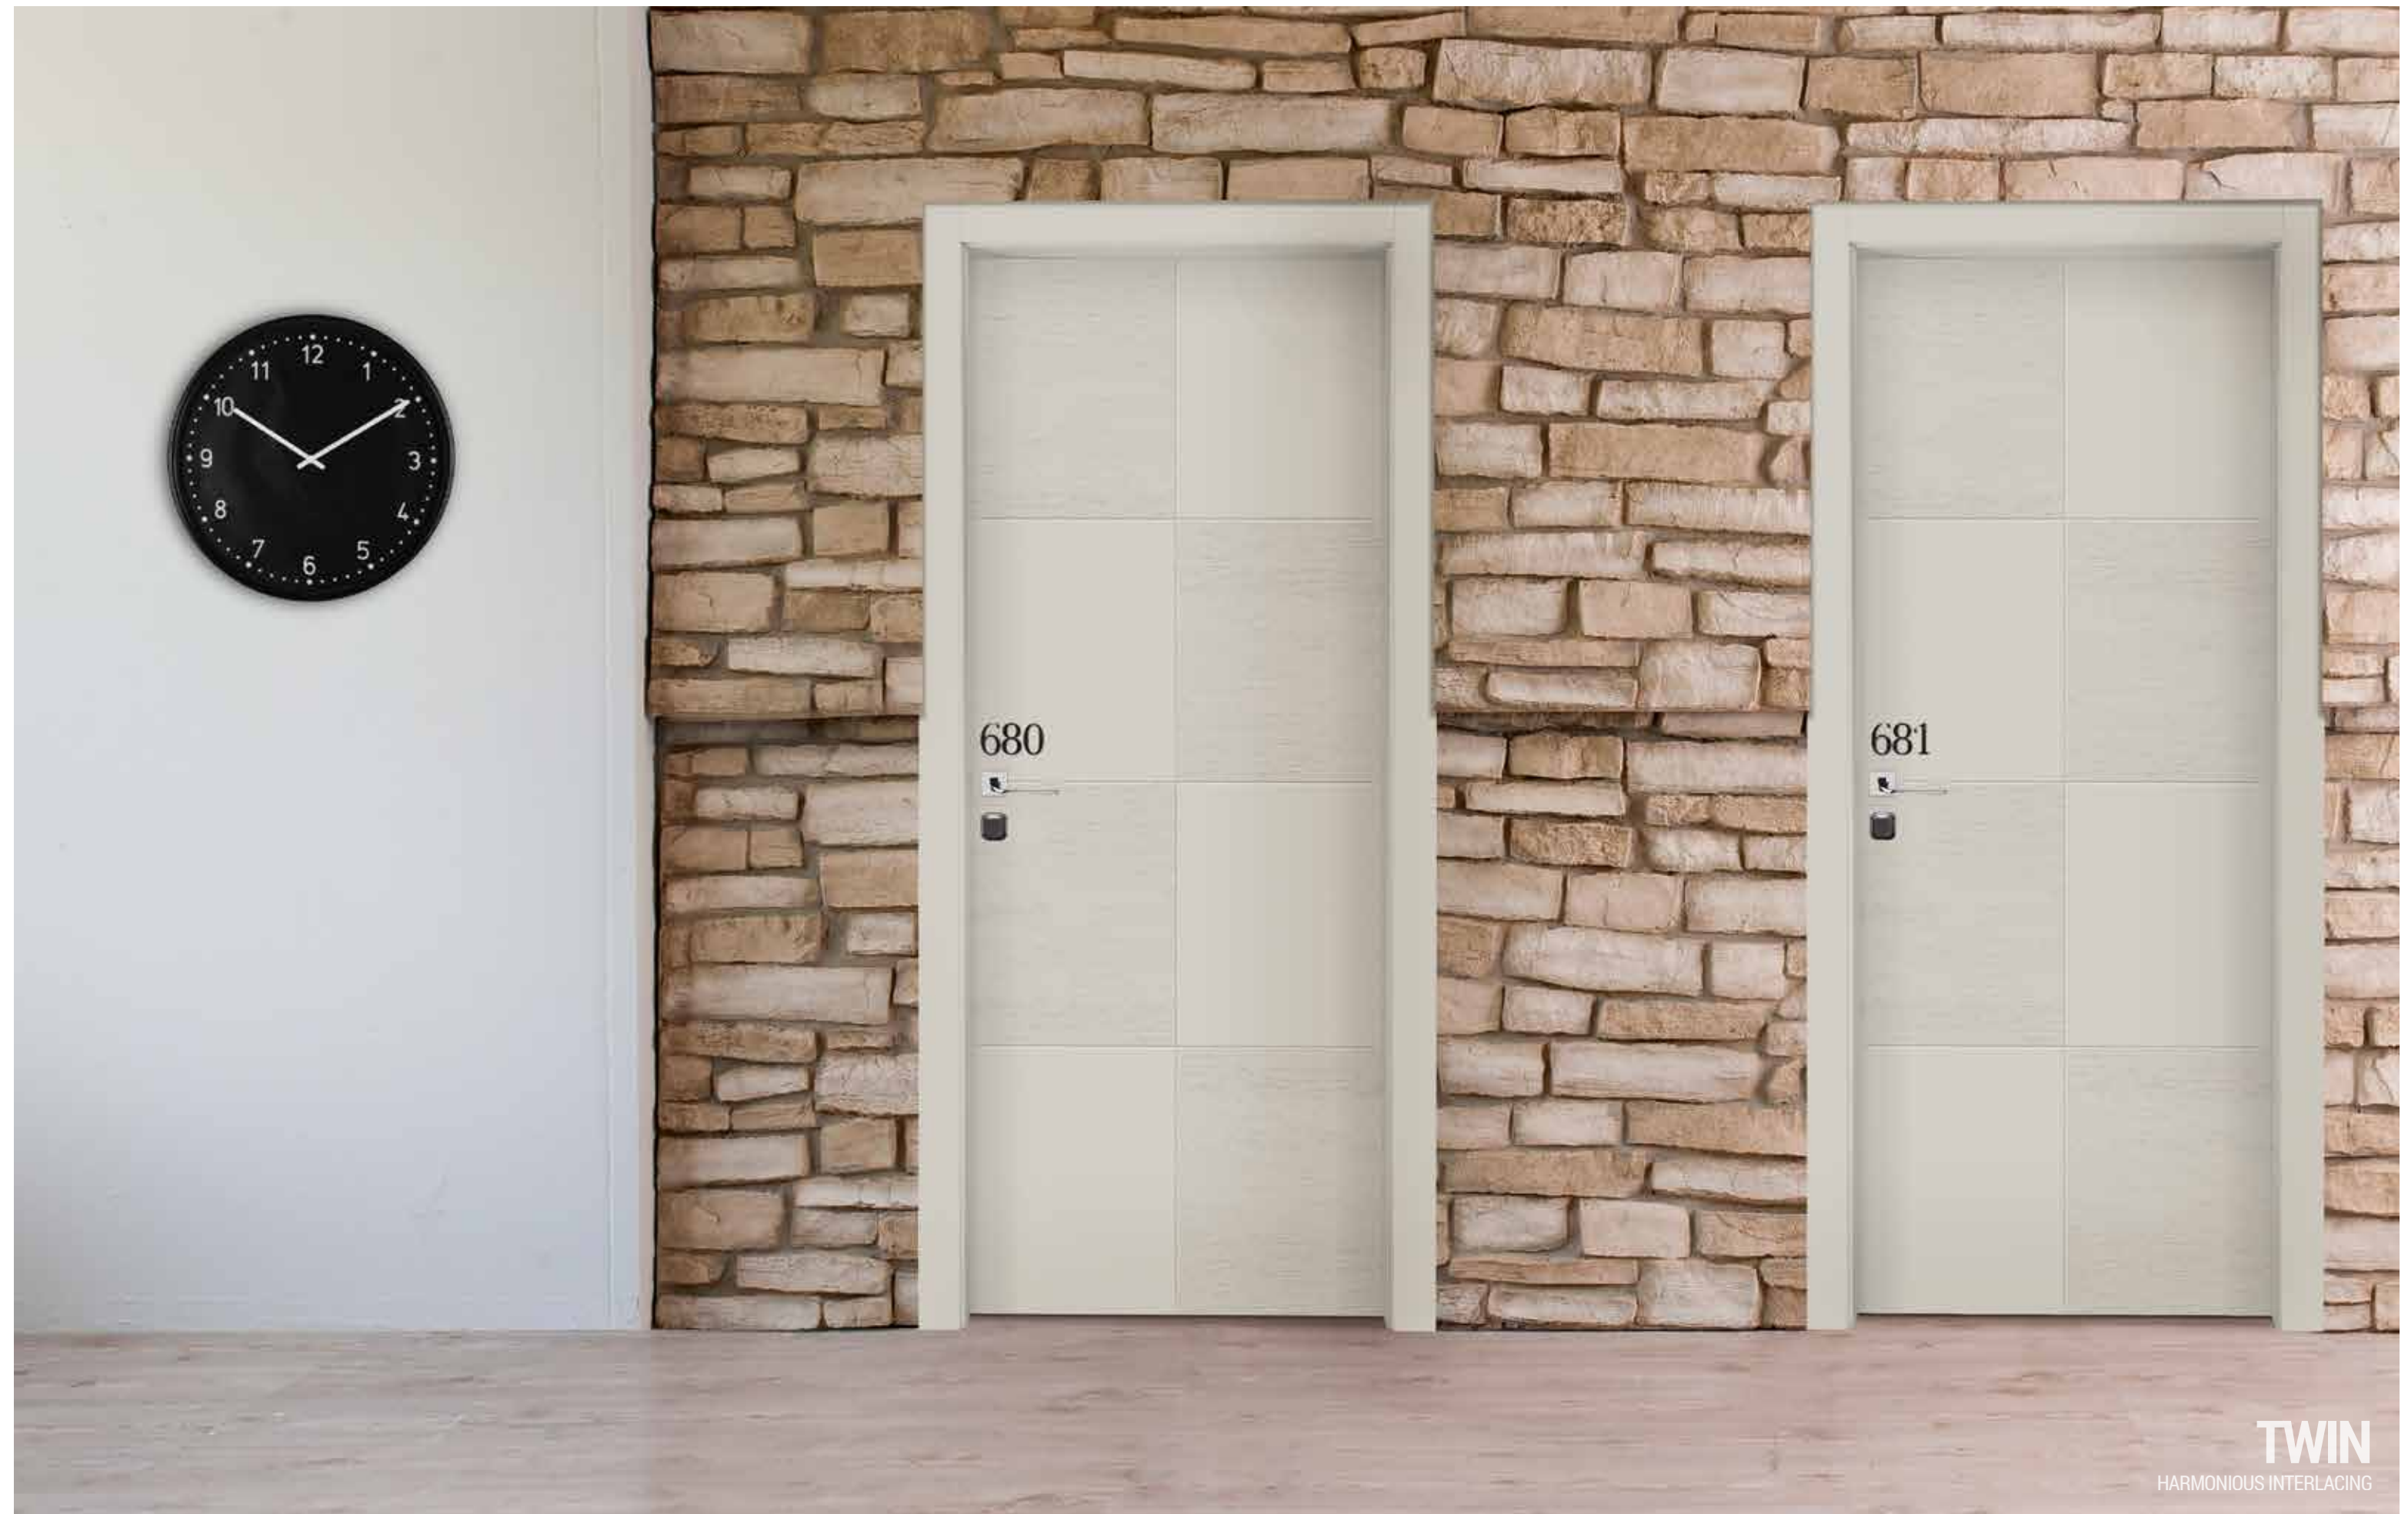

This assessment test defines the classification assigned to doorset named **GUEST**, according with procedures provided by **UNI EN 13501-2:2009**.

collezione
contemporary

CONTEMPORARY COLLECTION

t75-o

Finitura Laccato - Spazzolato Avorio
Finishing Ivory Lacquered - Brushed